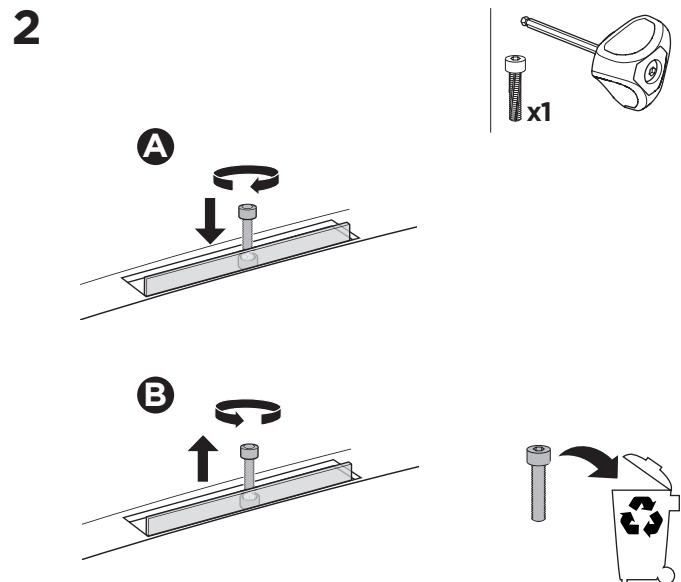

1

Kit 187191

BMW 5-Series (G60), 5-dr Sedan, 24-
BMW i5 (G60), 4-dr Sedan, 24-

This kit is only for vehicles with fixpoint mounting.

3

4

5

6