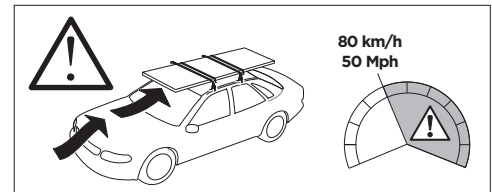

1

Kit 187191

BMW 5-Series (G60), 5-dr Sedan, 24-
BMW i5 (G60), 4-dr Sedan, 24-

This kit is only for vehicles with fixpoint mounting.

3

4

5

6