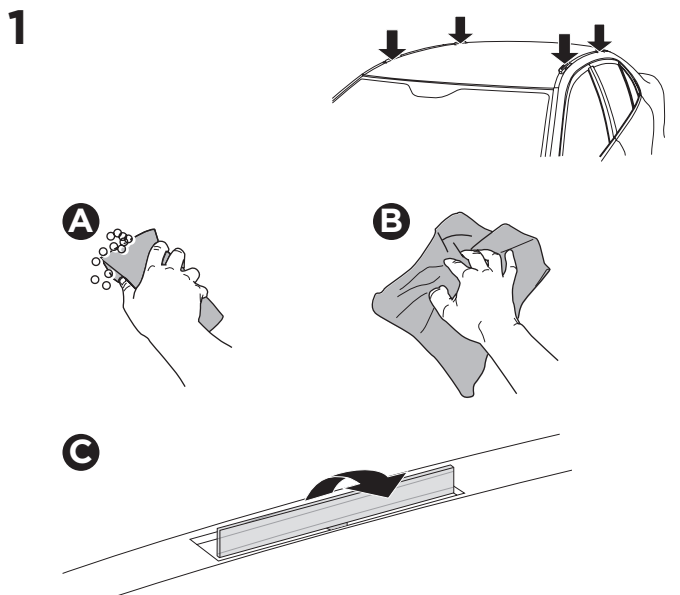

1

Kit 187191

BMW 5-Series (G60), 5-dr Sedan, 24-
BMW i5 (G60), 4-dr Sedan, 24-

This kit is only for vehicles with fixpoint mounting.

3

4

5

6