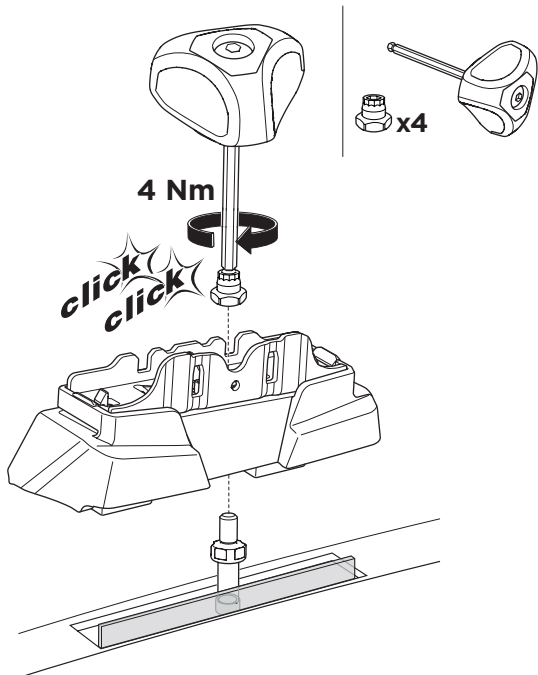

1

Kit 187191

BMW 5-Series (G60), 5-dr Sedan, 24-
BMW i5 (G60), 4-dr Sedan, 24-

This kit is only for vehicles with fixpoint mounting.

3

4

5

6