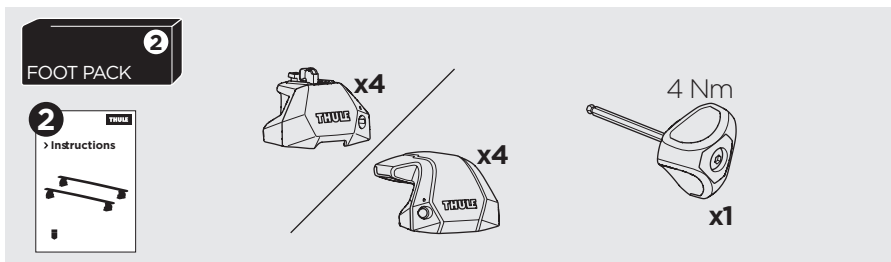

1

Kit 187191

BMW 5-Series (G60), 5-dr Sedan, 24-
BMW i5 (G60), 4-dr Sedan, 24-

This kit is only for vehicles with fixpoint mounting.

3

4

5

6