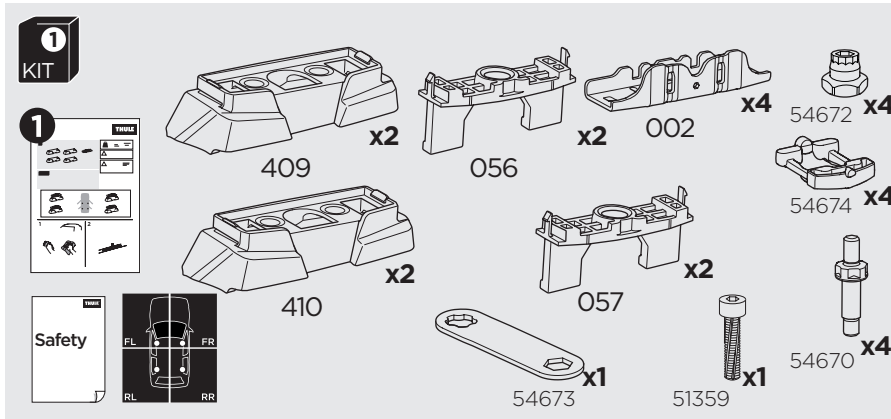

1

Kit 187191

BMW 5-Series (G60), 5-dr Sedan, 24-
BMW i5 (G60), 4-dr Sedan, 24-

This kit is only for vehicles with fixpoint mounting.

3

4

5

6