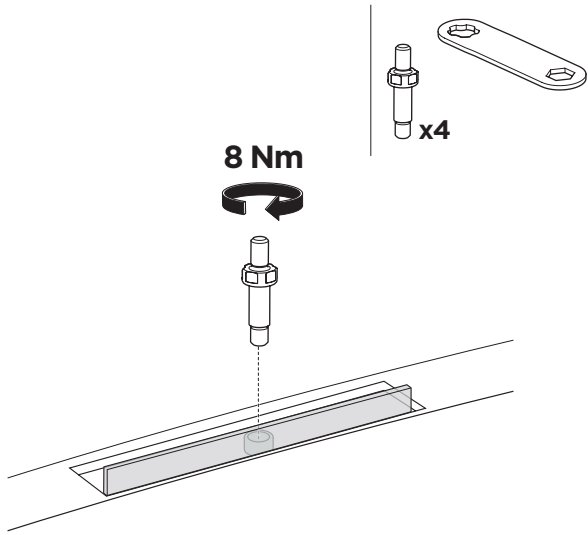

1

Kit 187191

BMW 5-Series (G60), 5-dr Sedan, 24-
BMW i5 (G60), 4-dr Sedan, 24-

This kit is only for vehicles with fixpoint mounting.

3

4

5

6