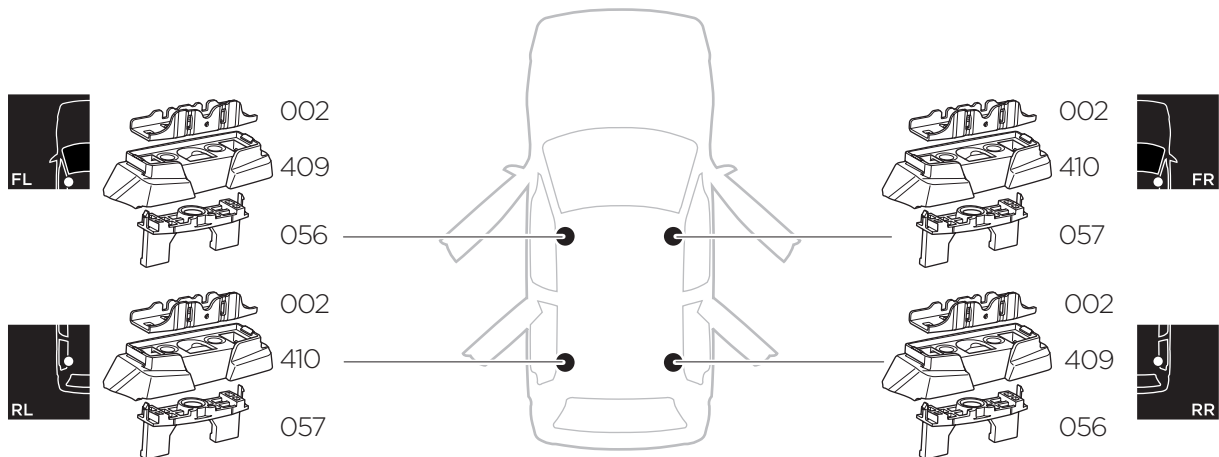

1

Kit 187191

BMW 5-Series (G60), 5-dr Sedan, 24-
BMW i5 (G60), 4-dr Sedan, 24-

This kit is only for vehicles with fixpoint mounting.

3

4

5

6